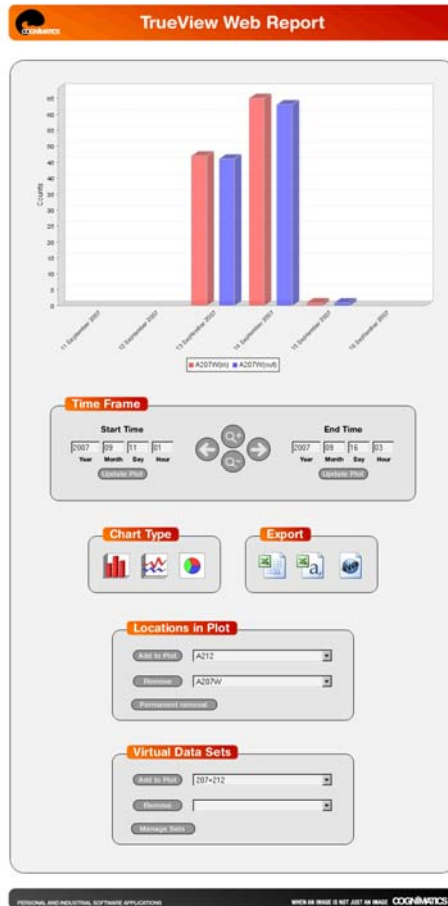

TRUEVIEW DWELL TIME

- Detects and tracks faces
- Measure impact of your displays
 - How many are viewing
 - How long are they viewing
- Axis network camera connected to computer.
- Place camera close to media

HARDWARE PLATFORMS

- Axis network cameras
 - Axis 207MW (mega pixel)
 - Axis 207 (standard)
 - Different lenses available
- Computer
 - Standard PC,
 - Windows XP or later

MEDIA RESPONSE

- Compare viewers to sales of displayed product
- Compare viewers to how many are passing by using TrueView People Counter
- How many window shoppers do you have?

MANAGE DATA

- **TrueView Report**
 - Analysis and statistics of historic data
 - totals per day, week, month or year,
 - compare between days, weeks, months or years.
- **Web based**
 - Automatic data transfer to MySQL server from all your counter units
 - Remote access via web browser.
- **Local**
 - Automatic download to PC
 - Windows application runs locally on your PC.

TRUEVIEW WEB REPORT

TRUE VIEW WEBREPORT

- Automatic data transfer to MySQL server from all your counter units
- Installation
 - Your server or
 - Hosted by Cognimatics – no installation
- Remote access via web browser.
- View and compare data.
- Generate excel reports
- View data as graphs or pie charts.