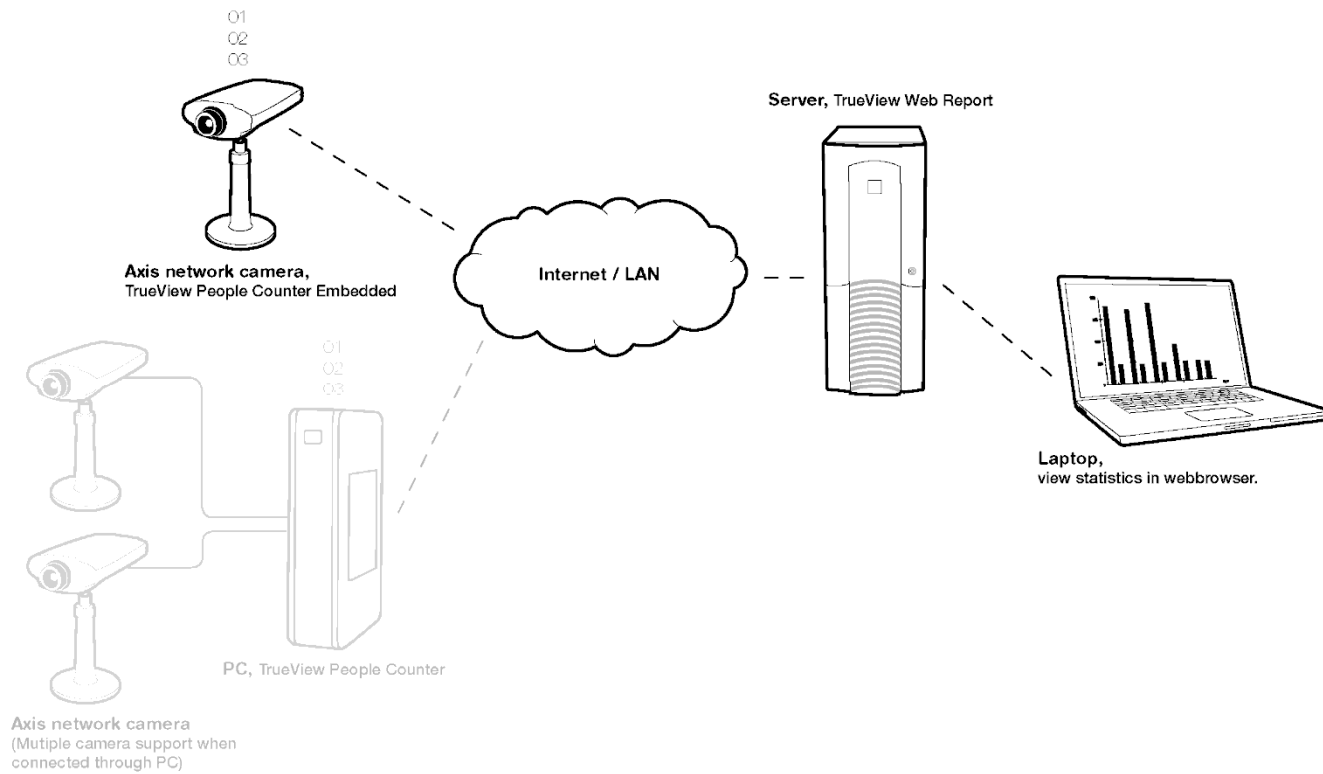

TRUEVIEW WEB REPORT