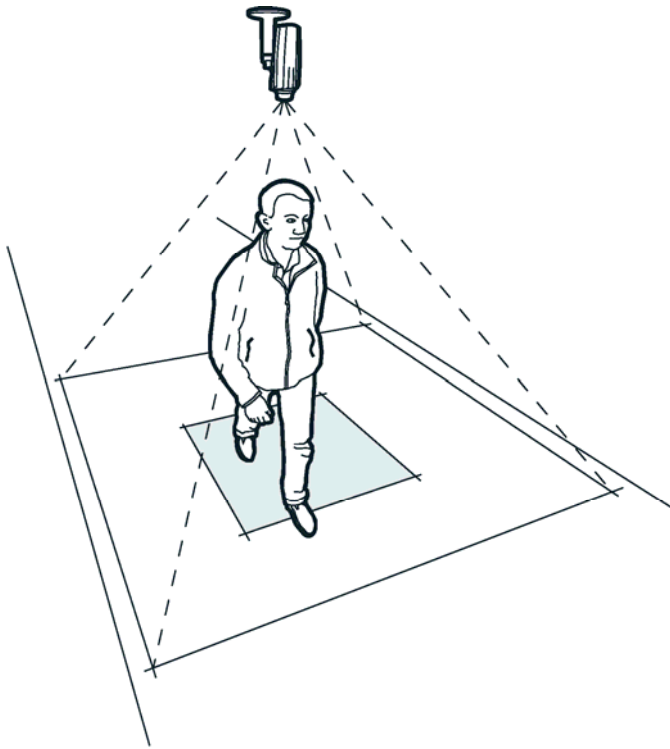

COGNIMATICS - PERSONAL AND INDUSTRIAL SOFTWARE APPLICATIONS

TRUEVIEW PEOPLE COUNTER

- Inconspicuous camera based people counter.
- Embedded solution
- Scalable solution.
- Two ways counting
- Measure customer flows.
- High accuracy.
- Patent pending technology.

HARDWARE PLATFORMS

- **Embedded in camera**
 - Axis 212 PTZ
 - Axis 207 W
 - Axis 209 FD-R
- **Not in camera**
 - Standard PC

SYSTEM OVERVIEW

- Place camera straight down directly over counting area
- Camera placement at least 3.0 m above floor.
- Several persons can pass simultaneously.
- Bidirectional counting.
- Easy to
 - install
 - integrate
 - use

TRUEVIEW DWELL TIME

- Detects and tracks faces
- Measure impact of your displays
 - How many are viewing
 - How long are they viewing
- Axis network camera connected to computer.
- Place camera close to media